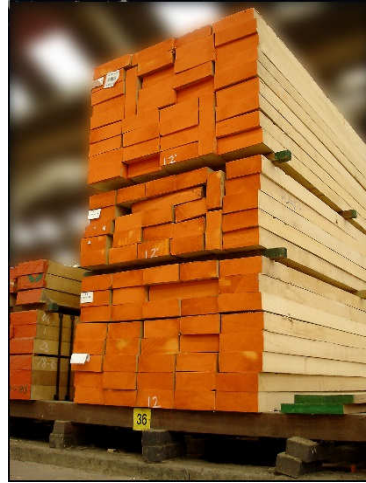

Sykes Timber

Timber Specialists Since 1862

JELUTONG K.D.

Jelutong engineering pattern - The finished article

Sawn stock in our yard

JELUTONG - *Dyera costulata*

Origin	Malaysia
Availability	Square edged kiln dried boards
Grade	'Sykes Grade' from 'Selects & Better'
Colour	Pale Yellow
Usage	Patternmaking · Carving
Durability	Non-Durable
Density	460 kg/m ³
Movement in Service	Small
Thicknesses Available	1", 1.5", 2", 2.5", 3" & 4"
Specification	6" & wider, 6' & longer
Basic Price Level	Medium
Summary	Excellent stable timber. Boards can contain latex tracts which are graded as no defect.

All thicknesses and widths available ex stock Atherstone